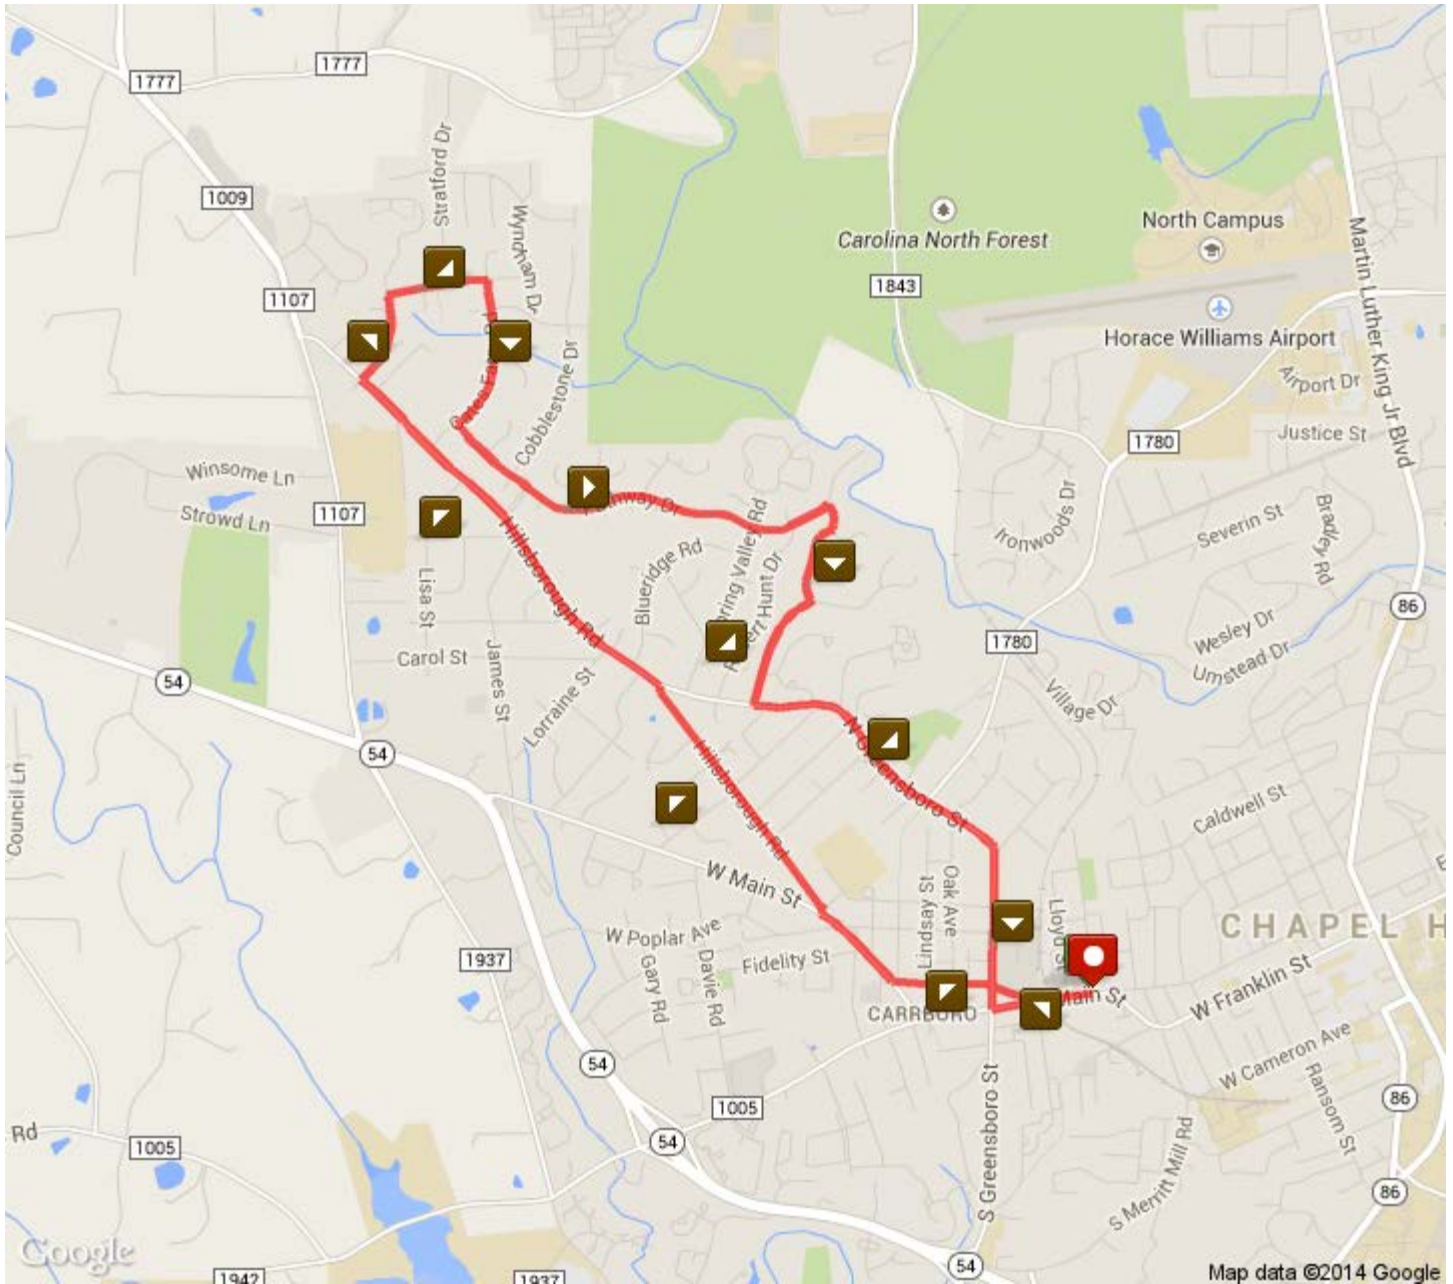

mapmyrun

Proposed 2015NSN10k Route1

Distance: 6.2 mi

Elevation: 232.79 ft (Max: 553.54 ft)

Google

Map data ©2014 Google