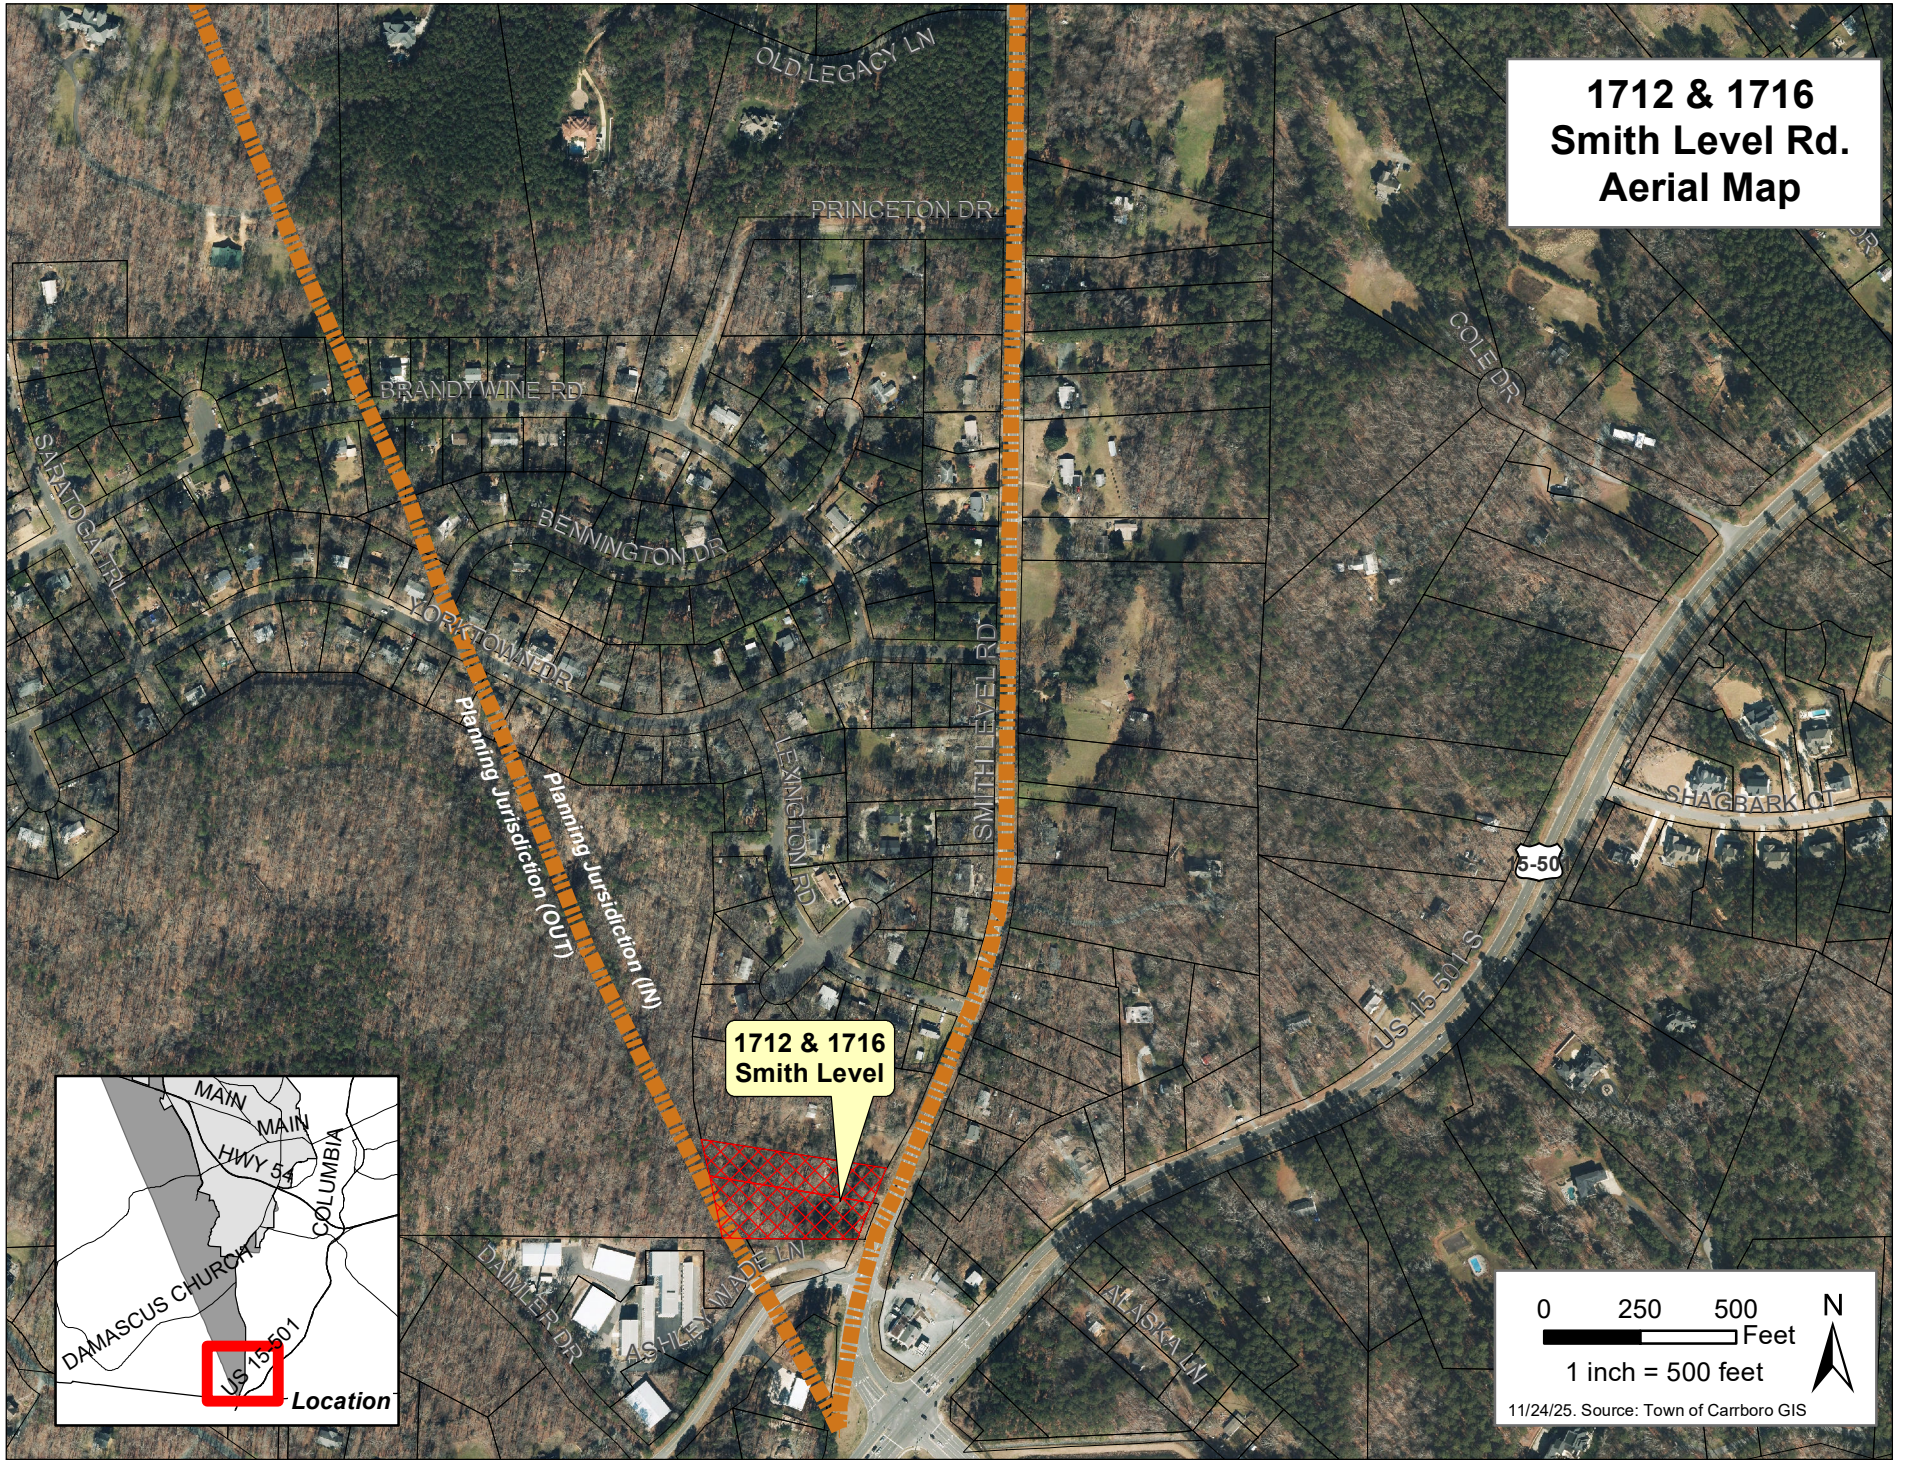

# 1712 & 1716 Smith Level Rd. Aerial Map

0 250 500 Feet  
1 inch = 500 feet  
N  
11/24/25. Source: Town of Carrboro GIS