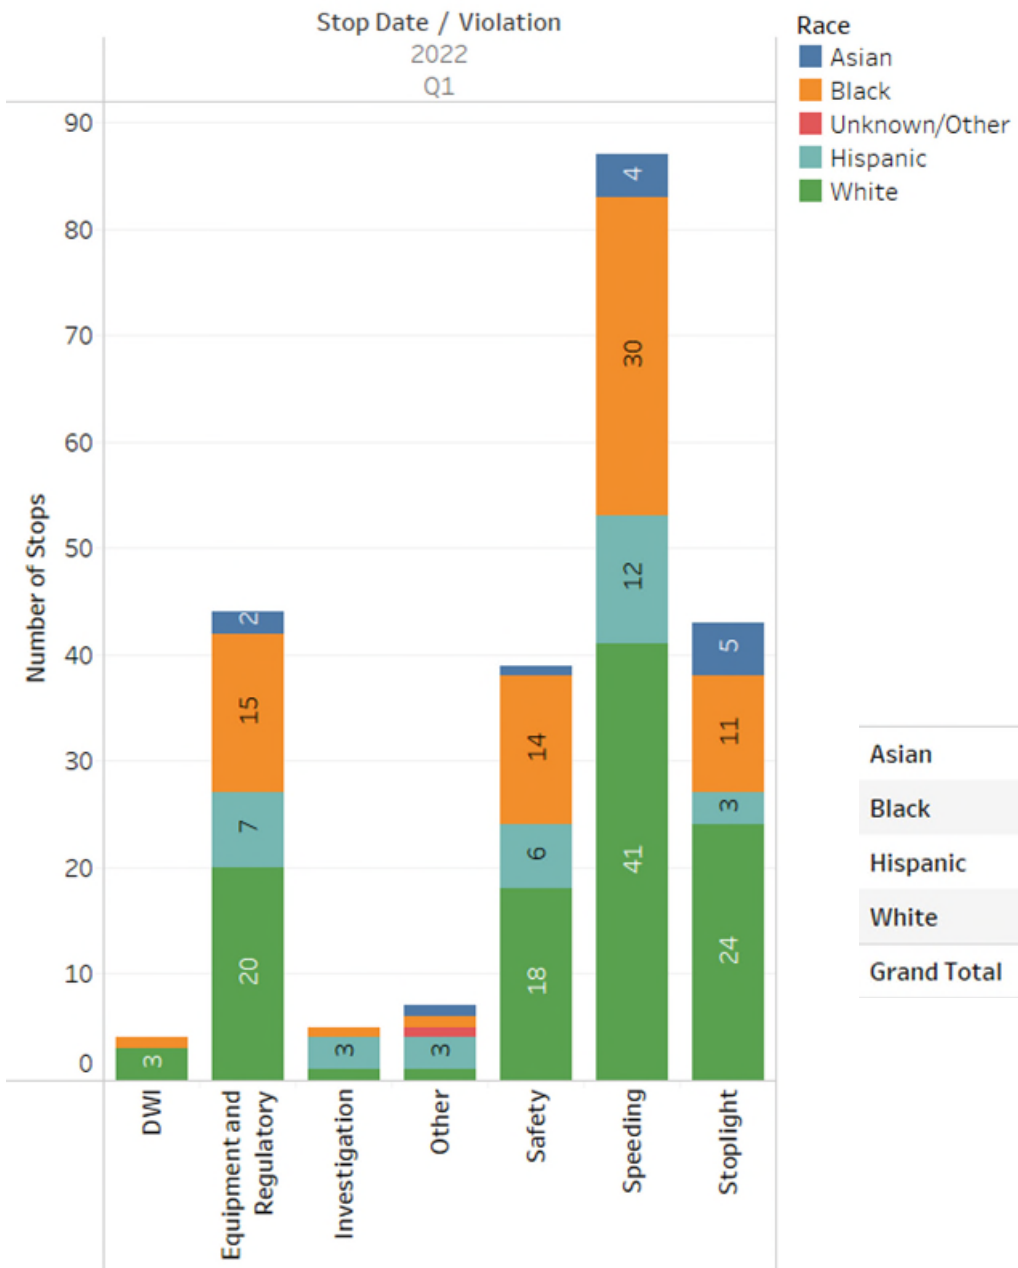

Policing Equity in Carrboro 2022 Q1

Update on efforts towards bias free policing

Residency Tracking

Residency of Stopped Drivers

Weighted Population Estimates

White 62%
 Black 15%
 Asian 8%
 Hispanic 12%
 Other 3%

The above chart is the estimated demographics of Carrboro drivers, based on area of residence of stopped drivers.

Overall Stop Rate 2022 Q1

Overall Stop Rate

Overall Stop Rate

	2022
	Q1
Asian	13
Black	73
Hispanic	34
White	108
Unknown/Other	1

Reason for Stop

Reason for Stop

Reason for Stop

	DWI 2022 Q1	Equipment and Regulatory 2022 Q1	Investigation 2022 Q1	Other 2022 Q1	Safety 2022 Q1	Speeding 2022 Q1	Stoplight 2022 Q1
Asian		2		1	1	4	5
Black	1	15	1	1	14	30	11
Hispanic		7	3	3	6	12	3
White	3	20	1	1	18	41	24
Grand Total	4	44	5	6	39	87	43

Equipment and Regulatory Violations

Equipment and Regulatory Violations

Equipment and Regulatory Violations

	2022
	Q1
Asian	2
Black	15
Hispanic	7
White	20

Types of Searches

Reason for All Searches

		Erractic/ Suspicious Behavior	Observation of Contraband	Other Official Information	Probable Cause	Suspicious Movement	Witness Observation
DRIV	Asian	0	1	0	1	1	0
	Black	1	3	0	4	4	0
	Unknown/Other	0	0	0	0	0	0
	Hispanic	1	2	0	2	0	0
	White	1	2	0	3	7	0
PASS	Asian	0	1	0	1	0	0
	Black	0	4	0	7	4	0
	Hispanic	0	1	0	1	0	0
	White	0	2	0	2	1	0