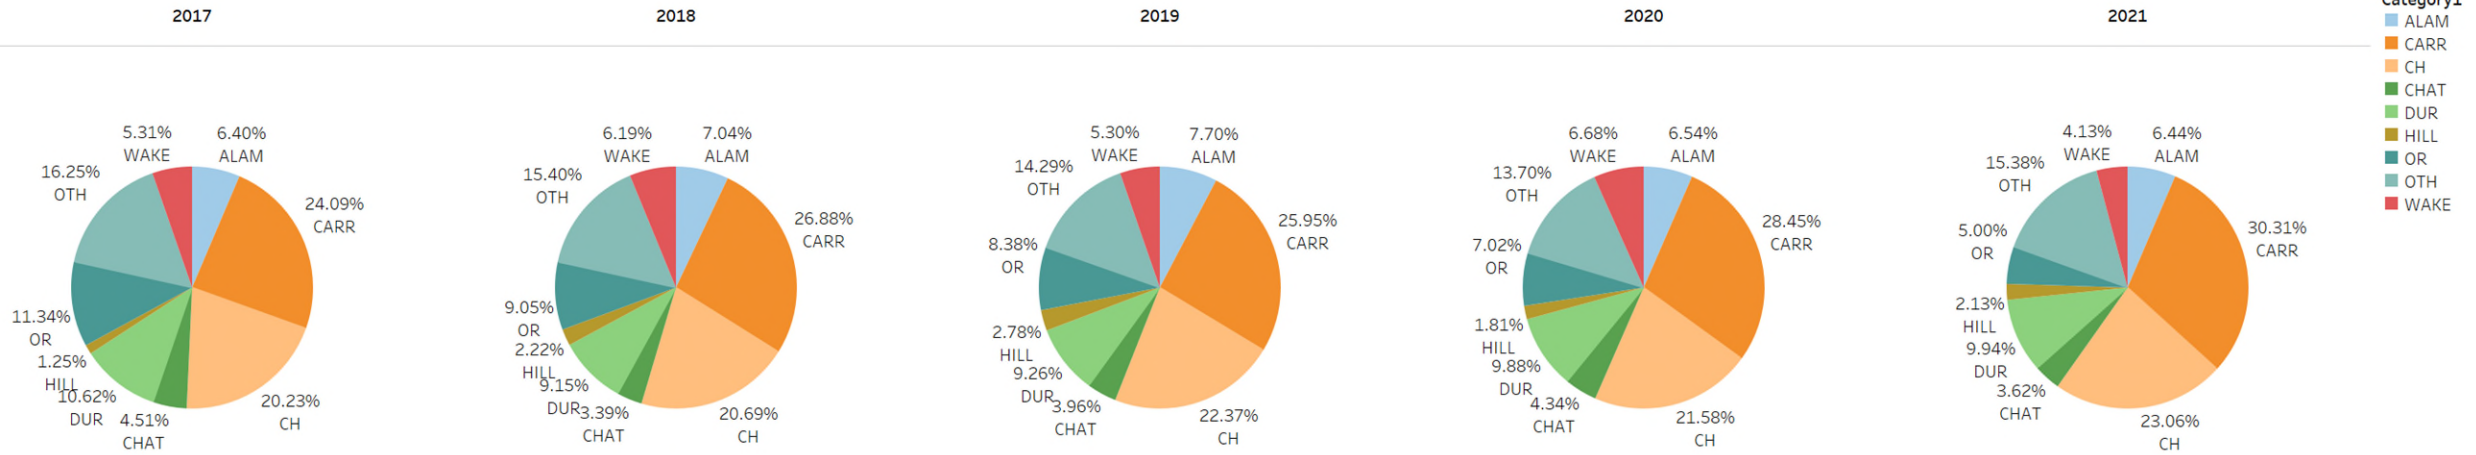

Policing Equity in Carrboro 2022 Q1

Update on efforts towards bias free policing

Residency Tracking

Residency of Stopped Drivers

Weighted Population Estimates

White 62%
 Black 15%
 Asian 8%
 Hispanic 12%
 Other 3%

The above chart is the estimated demographics of Carrboro drivers, based on area of residence of stopped drivers.

Overall Stop Rate 2022 Q1

Overall Stop Rate

Overall Stop Rate

	2022
	Q1
Asian	13
Black	73
Hispanic	34
White	108
Unknown/Other	1