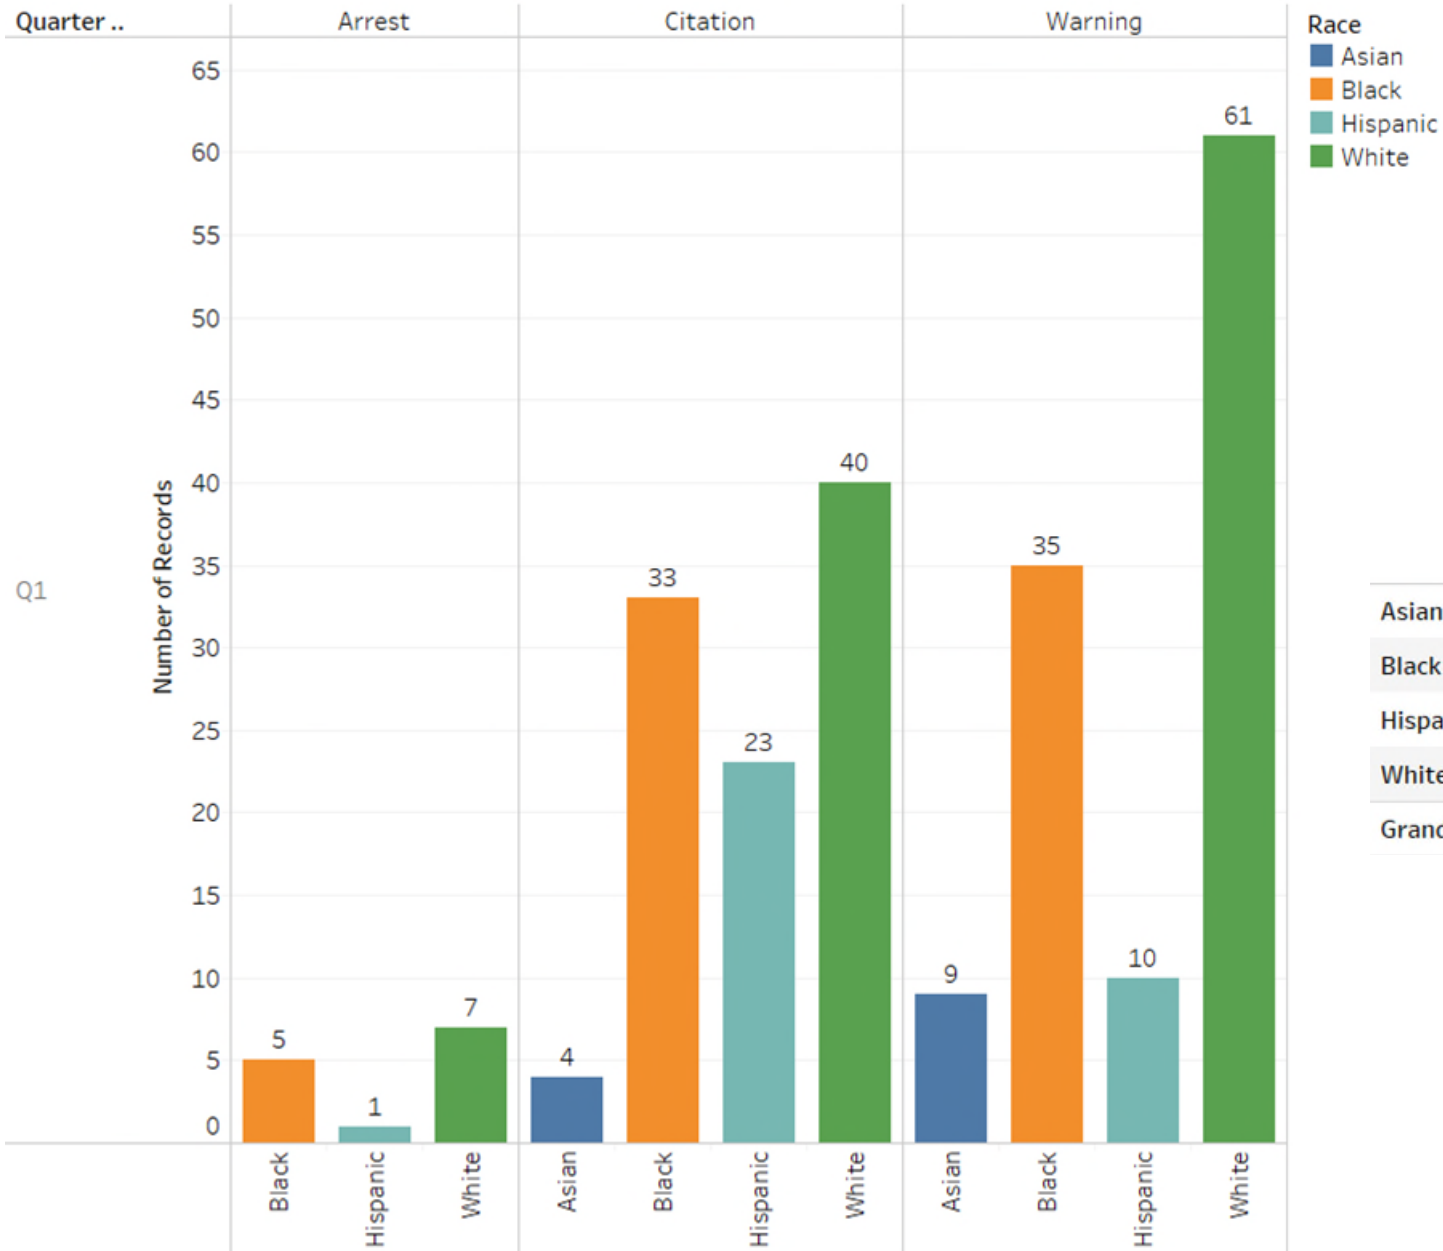

Enforcement Action

Enforcement Action

	Arrest 2022 Q1	Citation 2022 Q1	Warning 2022 Q1	Grand Total
Asian		4	9	13
Black	5	33	35	73
Hispanic	1	23	10	34
White	7	40	61	108
Grand Total	13	100	115	228