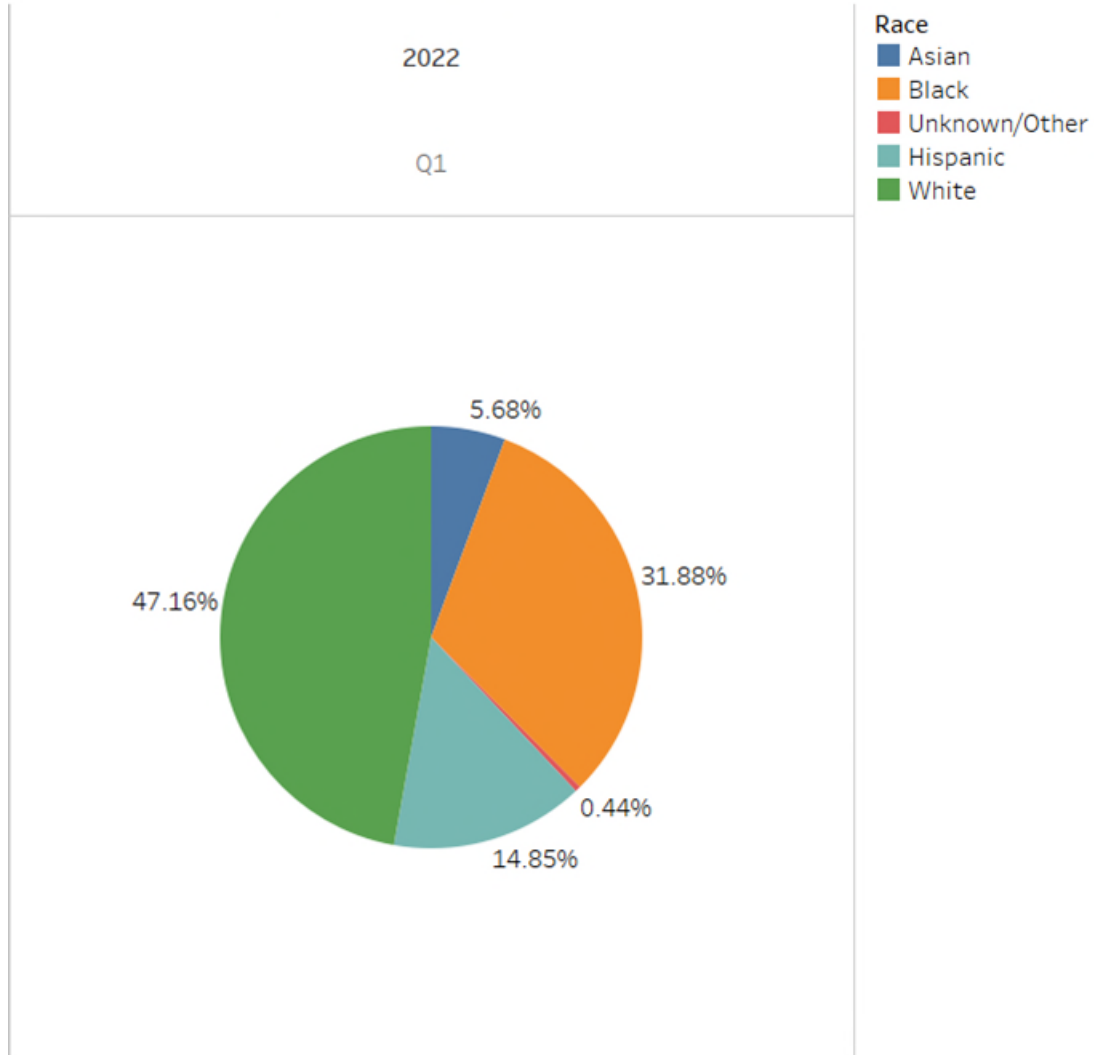

Policing Equity in Carrboro 2022 Q1

Update on efforts towards bias free policing

Residency Tracking

Residency of Stopped Drivers

Weighted Population Estimates

White 62%
 Black 15%
 Asian 8%
 Hispanic 12%
 Other 3%

The above chart is the estimated demographics of Carrboro drivers, based on area of residence of stopped drivers.

Overall Stop Rate 2022 Q1

Overall Stop Rate

Overall Stop Rate

	2022
	Q1
Asian	13
Black	73
Hispanic	34
White	108
Unknown/Other	1