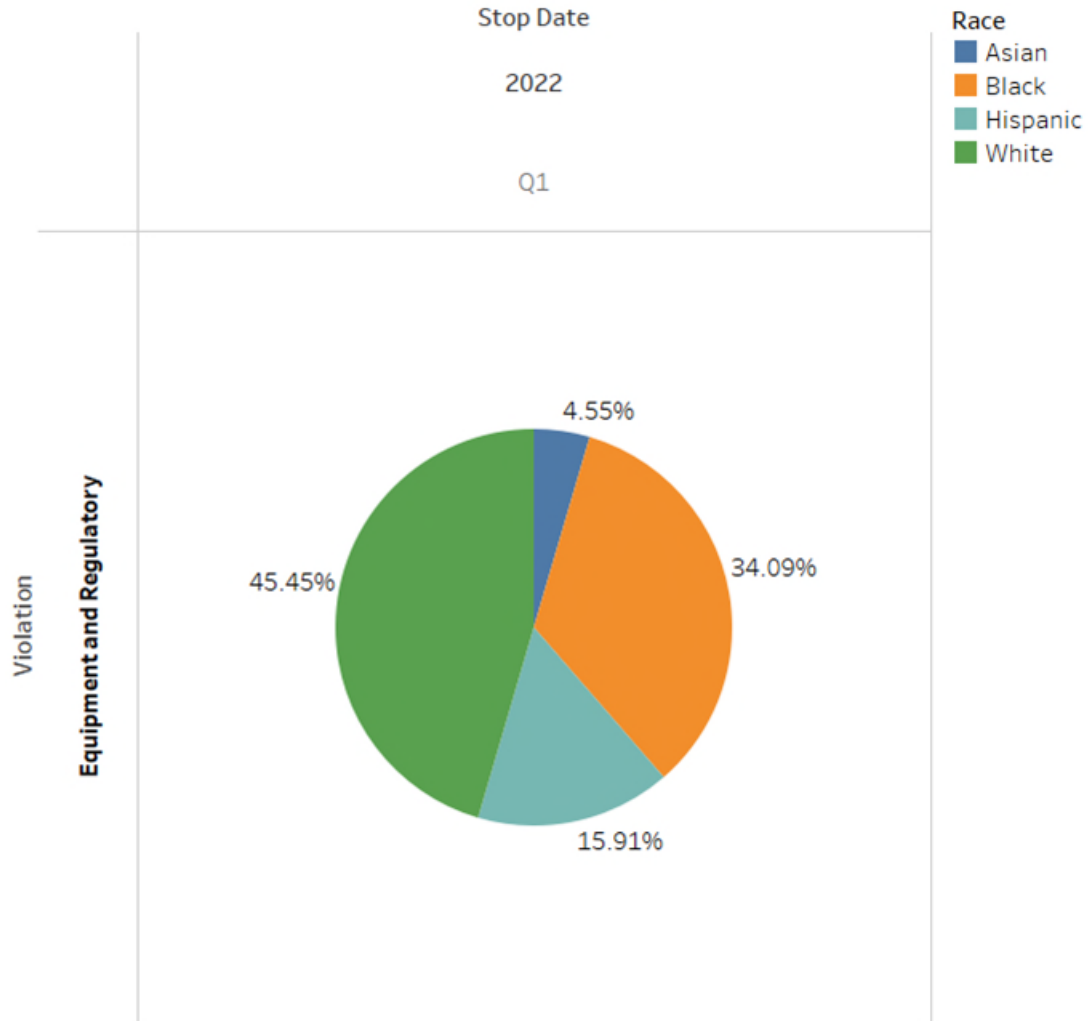

Equipment and Regulatory Violations

Equipment and Regulatory Violations

Equipment and Regulatory Violations

	2022
	Q1
Asian	2
Black	15
Hispanic	7
White	20