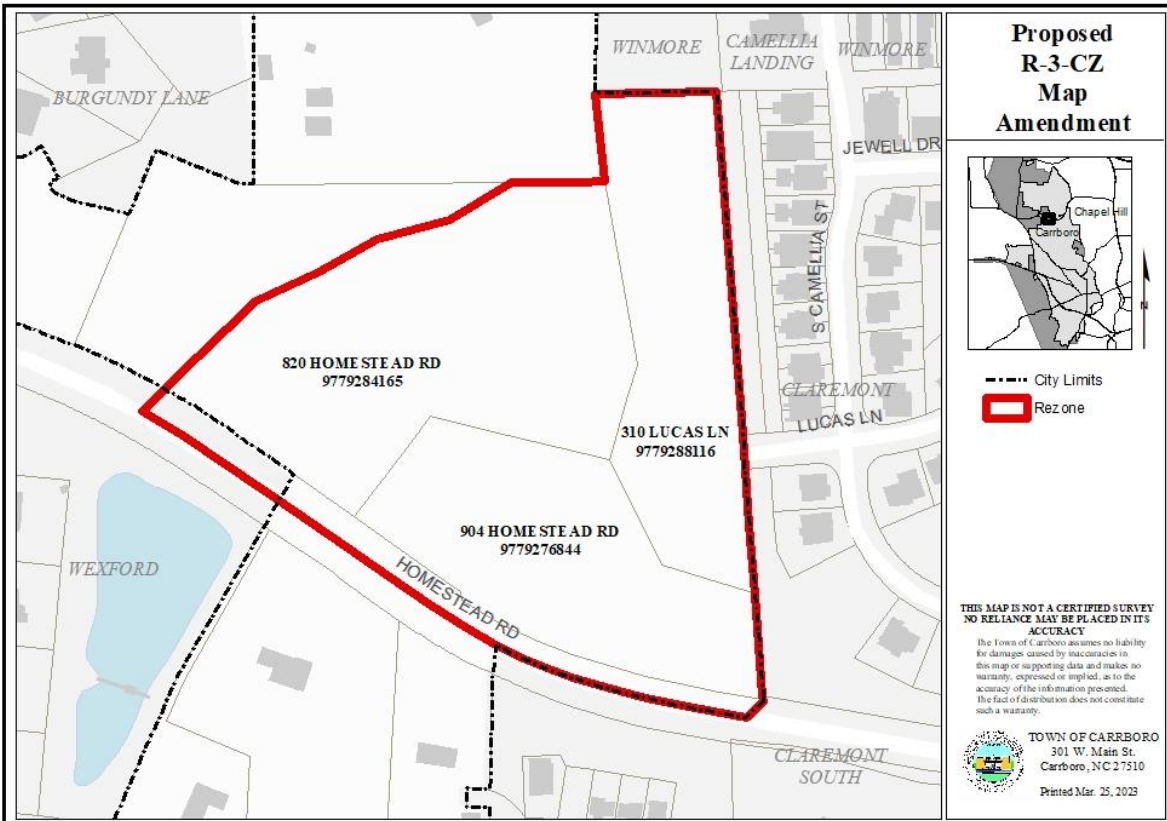

Proposed Zoning Map Amendments
820 and 904 Homestead Road, and 310 Lucas Lane

May 26, 2023
Page 2 of 2