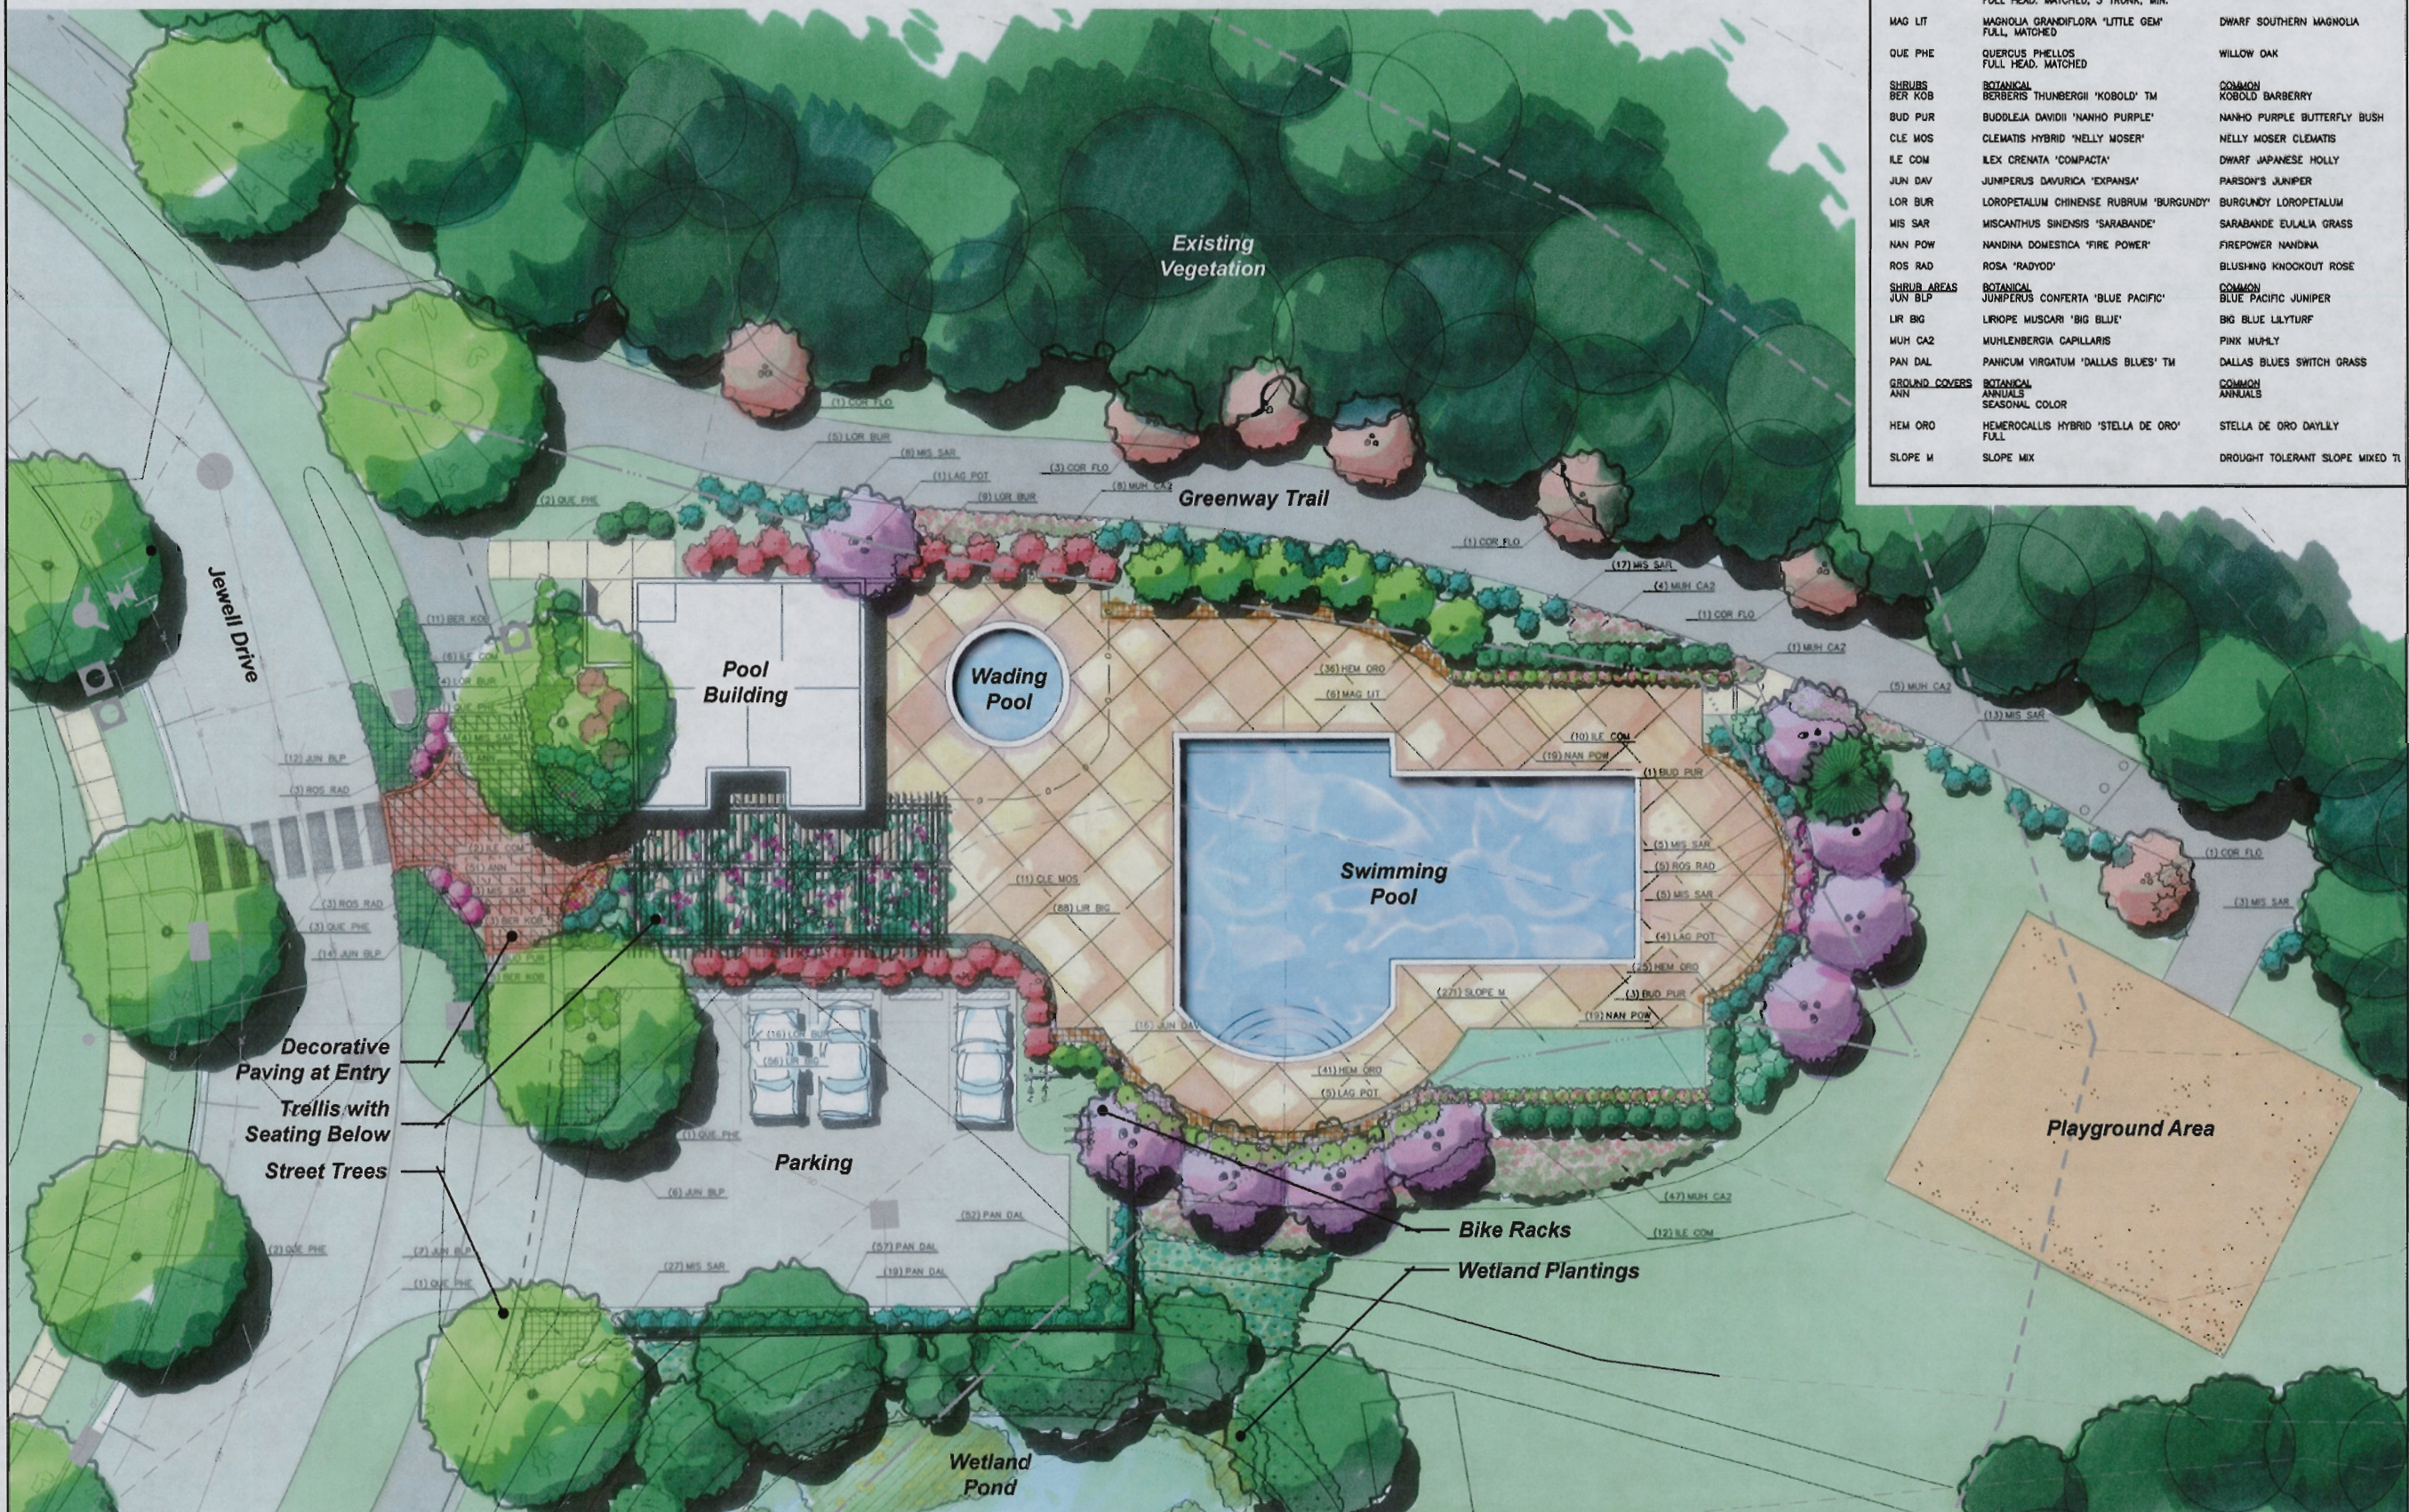

Capkov Ventures, Inc
Winmore Swim Club
Carrboro, North Carolina

CUP MINOR
MODIFICATION

PROJECT: 06230
DATE: 01.18.2007
REVISIONS: DATE

DRAWN BY: EWB
CHECKED BY: MWL

PRELIMINARY POOL
LANDSCAPE PLAN

LP1.10

01 PRELIMINARY LANDSCAPE PLAN
Scale: 1" = 10'

WINMORE
CONCEPTUAL
MASTERPLAN

CUNE
DESIGN
9/19/07