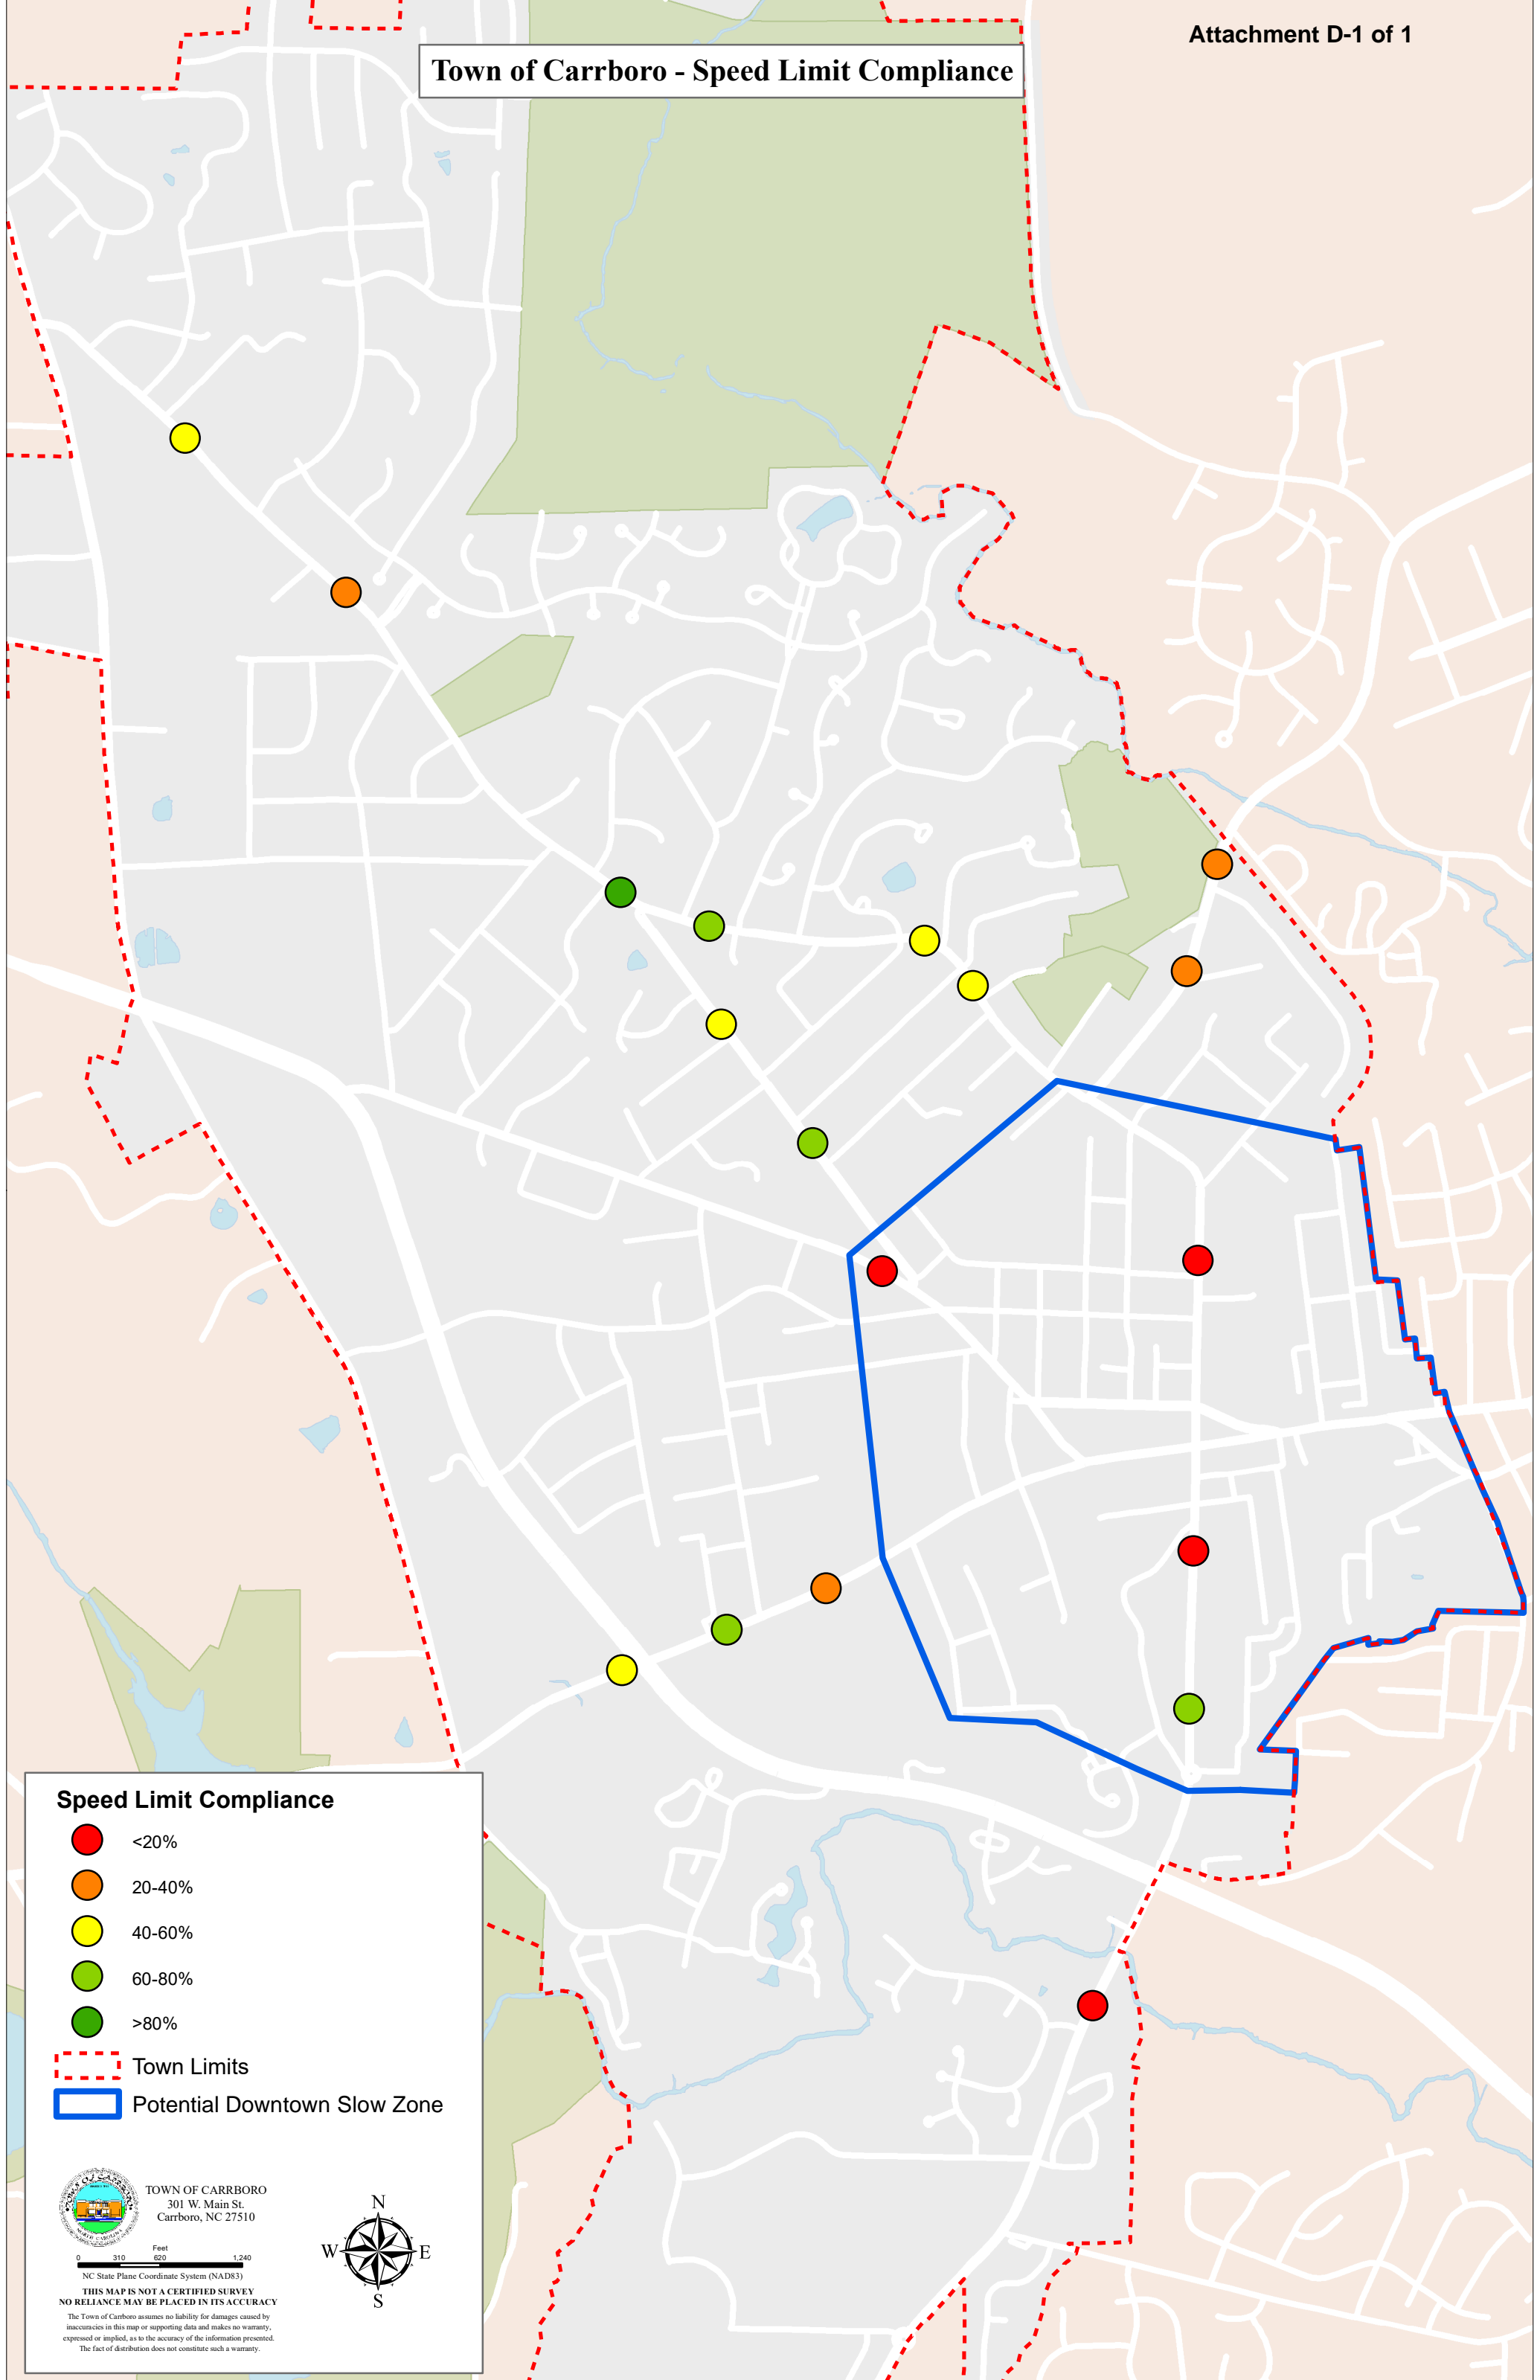

Town of Carrboro - Speed Limit Compliance

Speed Limit Compliance

- <20%
- 20-40%
- 40-60%
- 60-80%
- >80%

Town Limits

Potential Downtown Slow Zone

TOWN OF CARRBORO
301 W. Main St.
Carrboro, NC 27510

0 310 620 1,240
Feet