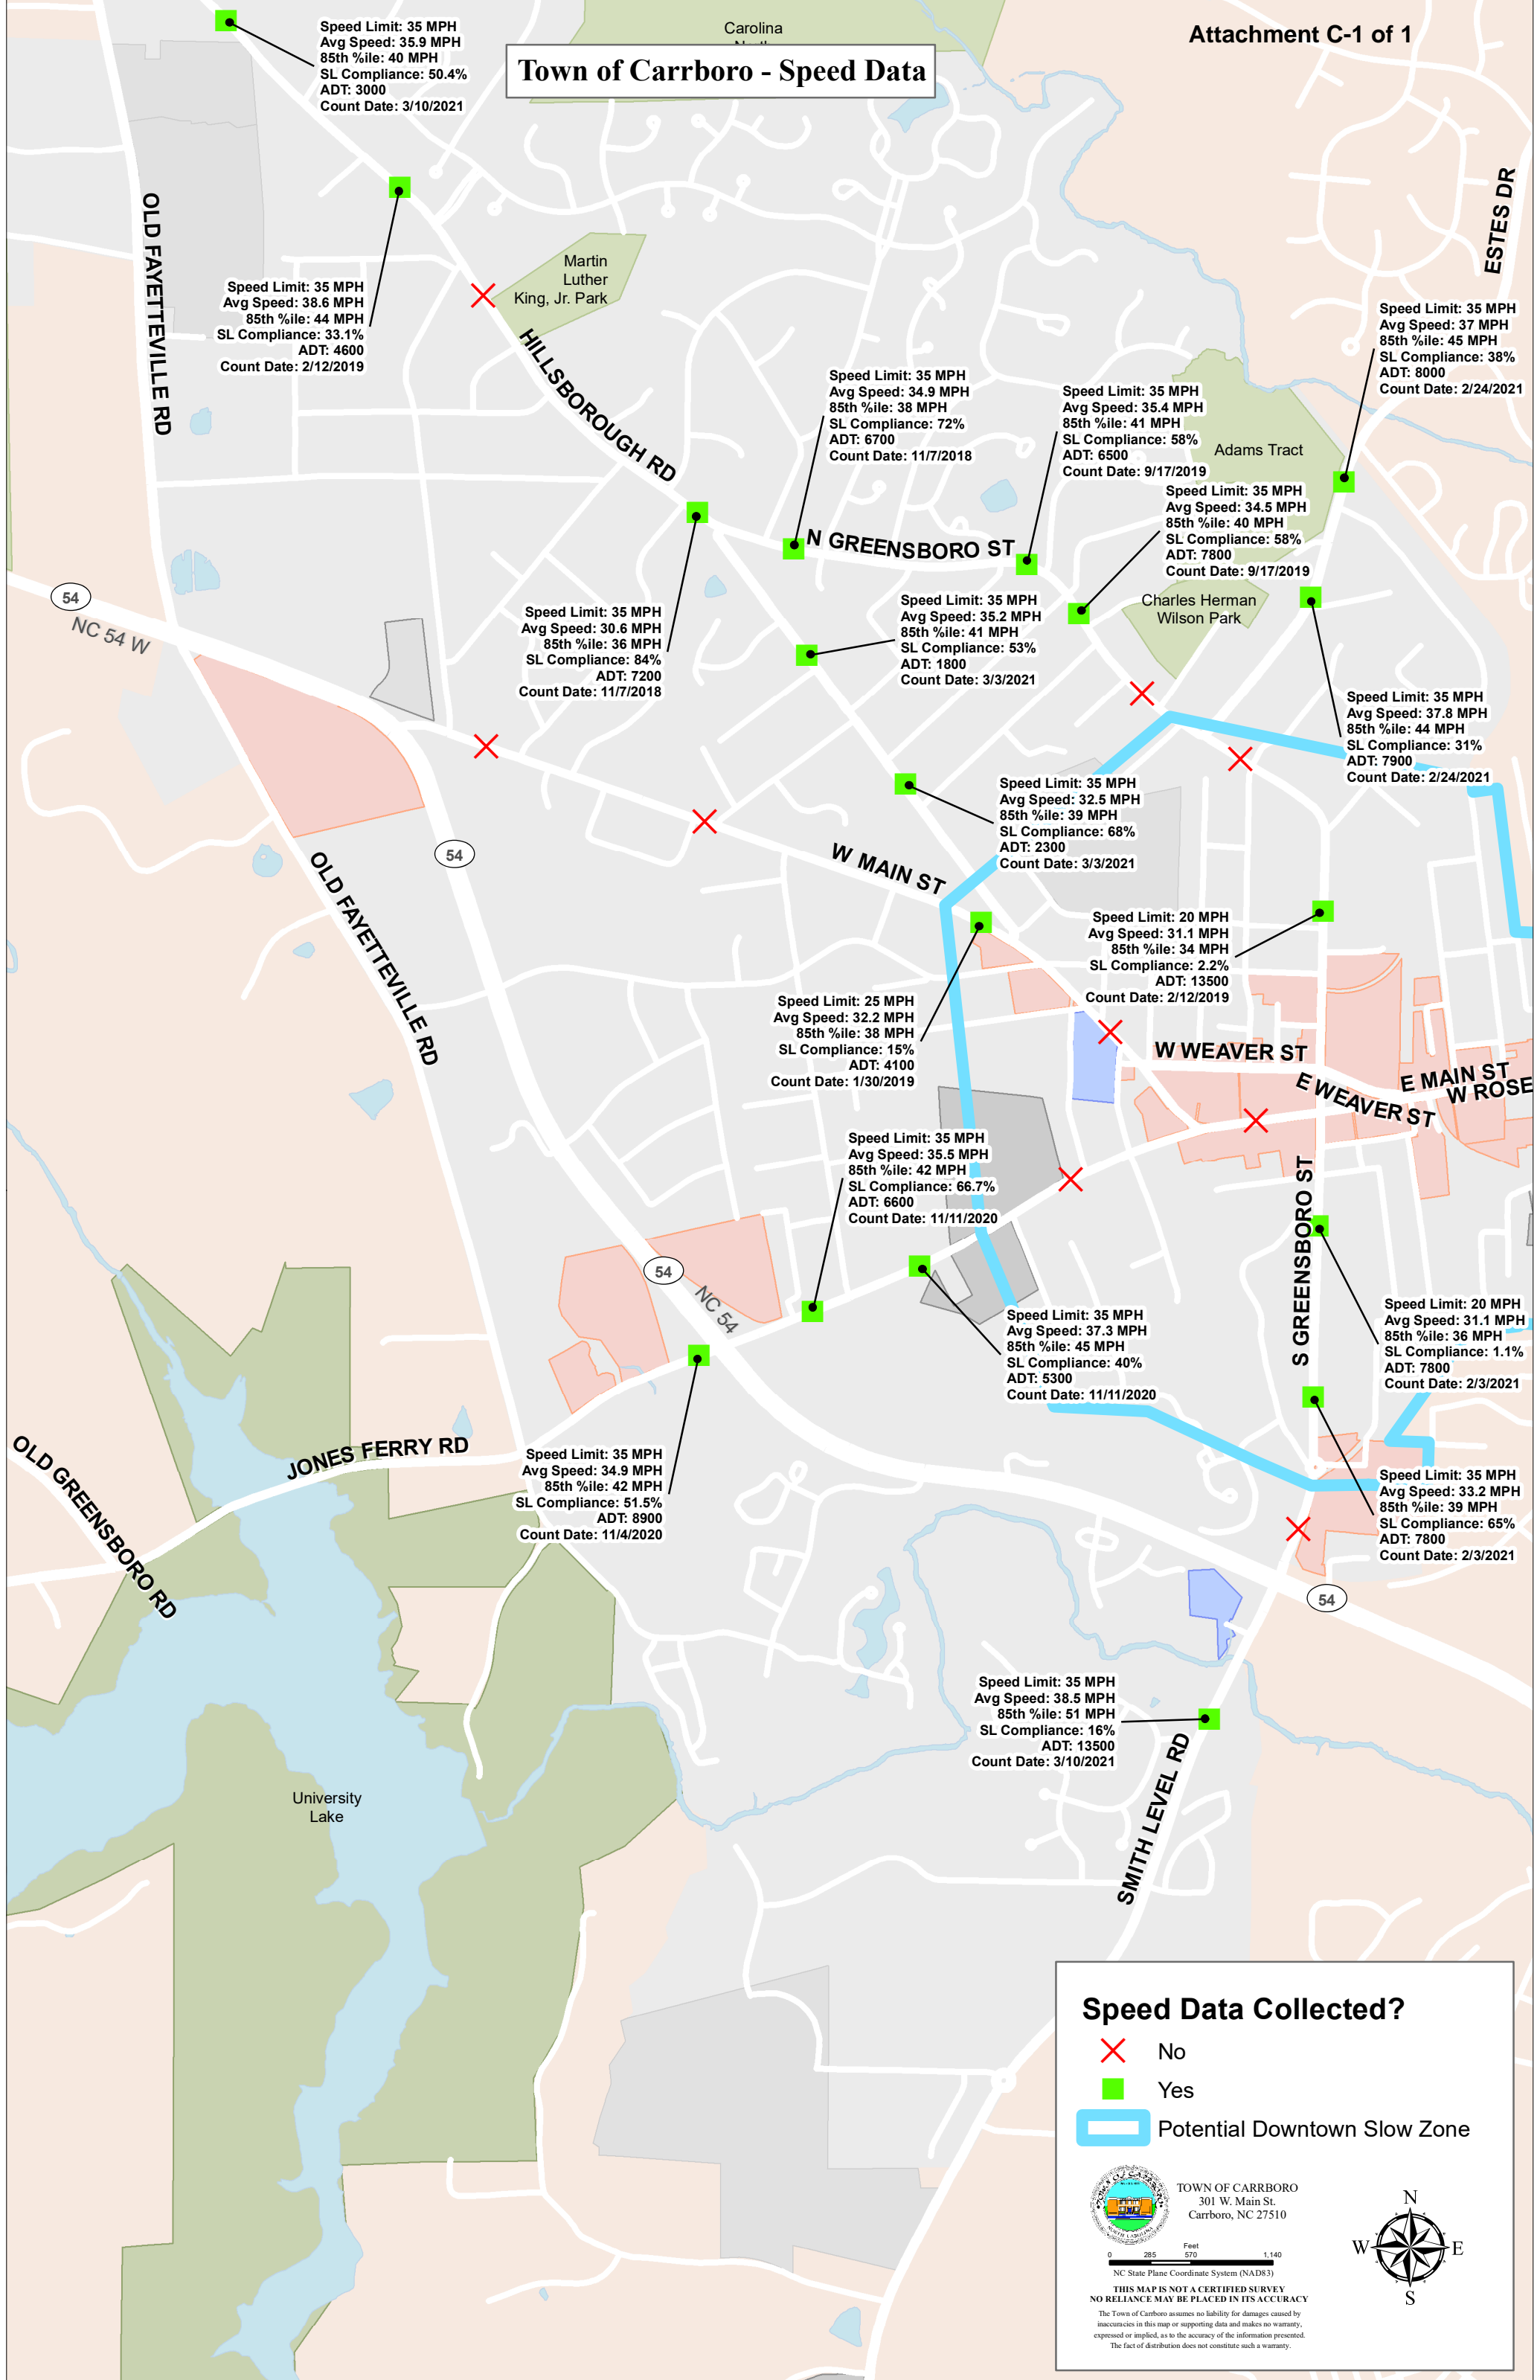

Town of Carrboro - Speed Data

Speed Limit: 35 MPH
 Avg Speed: 35.9 MPH
 85th %ile: 40 MPH
 SL Compliance: 50.4%
 ADT: 3000
 Count Date: 3/10/2021

Speed Limit: 35 MPH
 Avg Speed: 38.6 MPH
 85th %ile: 44 MPH
 SL Compliance: 33.1%
 ADT: 4600
 Count Date: 2/12/2019